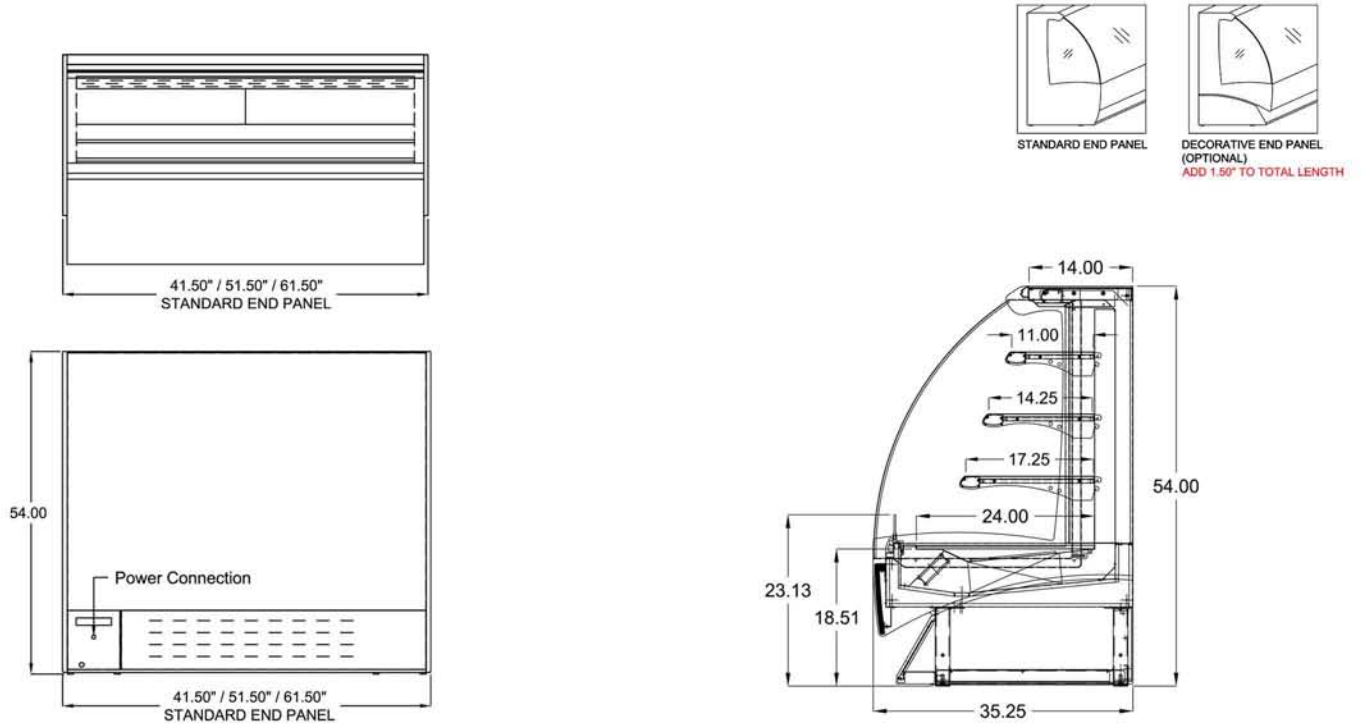

- * FACTORY STANDARD MATTE WHITE FRONT AND SIDE PANELS

STANDARD END PANEL

DECORATIVE END PANEL (OPTIONAL)
ADD 1.50' TO TOTAL LENGTH

Italiana Grab-N-Go Open Case Technical Specifications

Refrigerated Deli & Pastry: "TN"

* Case lengths are specified with standard end panels

PLAN & REAR VIEW

SIDE VIEW

LISTINGS:

ELECTRICAL CONNECTION:

Display cases are shipped with applicable junction box for hardwired installation
Options exist for several NEMA configurations
Plug and/or receptacle configurations are at the discretion of the electrical installer