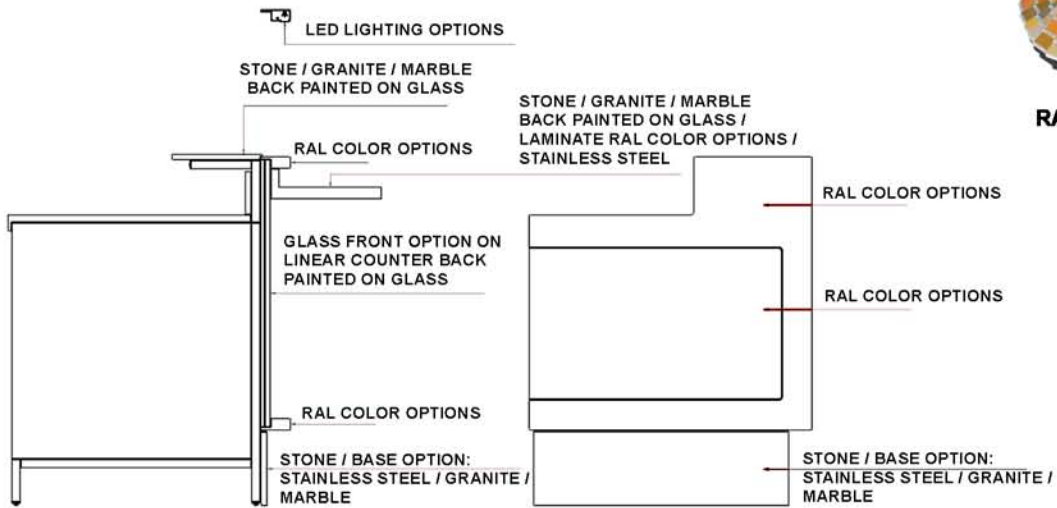

# 24h - La Rossa Matching Counters & Accessories

AVAILABLE COUNTER OPTIONS:

RAL COLORS

**MOVING DISPLAY  
BAR AT 38" HIGH**

**MOVING DISPLAY  
BAR AT 46" HIGH**