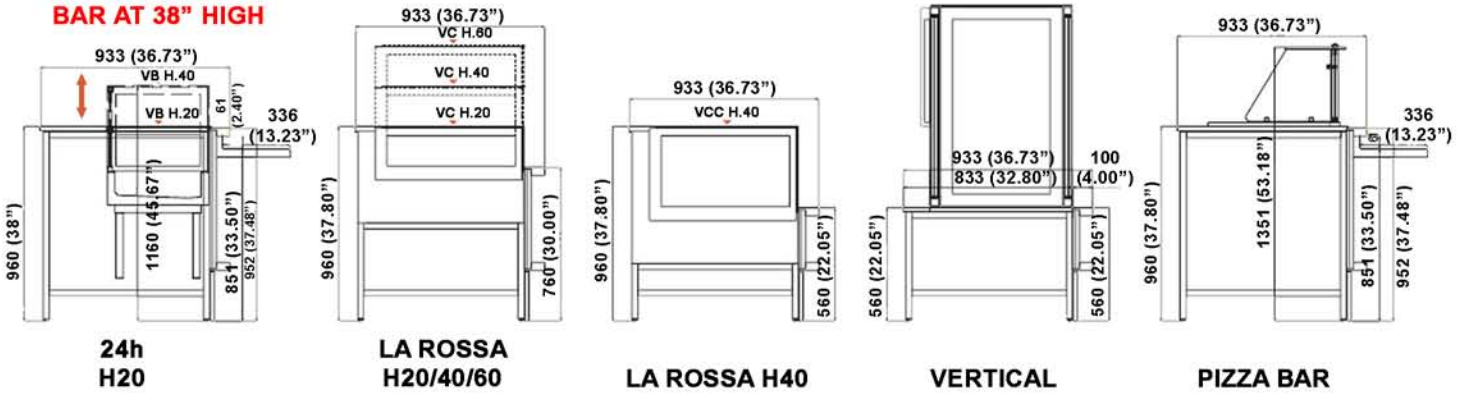

# 24h - La Rossa Matching Counters & Accessories

AVAILABLE COUNTER OPTIONS:

RAL COLORS

**MOVING DISPLAY  
BAR AT 38" HIGH**

**MOVING DISPLAY  
BAR AT 46" HIGH**