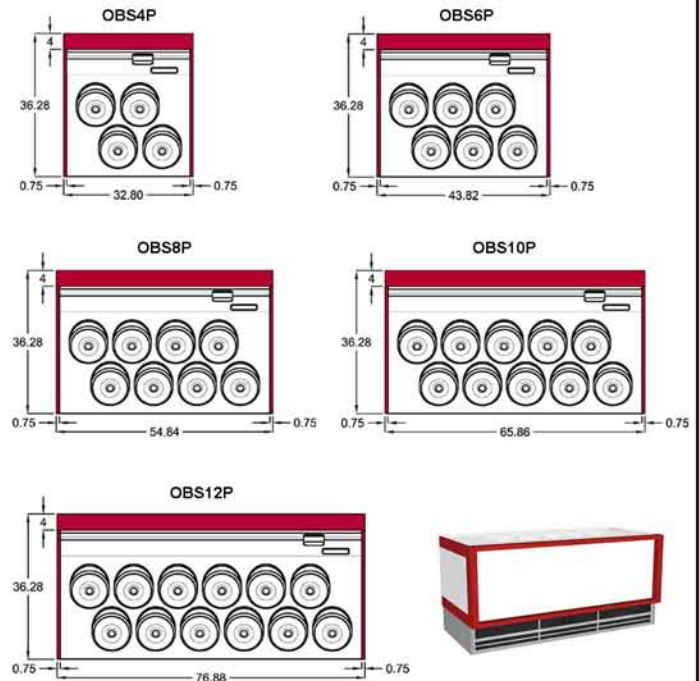

BID SPECIFICATIONS

STANDARD

- * LED WINDOW LIGHTING
- * 5° INCLINE TOP DISPLAY
- * MATCHES 24H & LA ROSSA DISPLAY LINE AND COUNTERS
- * STAINLESS STEEL WORK SURFACE
- * 8" STAINLESS STEEL CYLINDER
- * FORCED AIR COOLING SYSTEM
- * TEMPERATURE CONTROL. STANDARD ON ALL CASES
- * SELF CONTAINED
- * CHASSIS CONSTRUCTION MADE OF ANODIZED ALUMINUM
- * INSULATED WITH DENSE NON-CFC ECOLOGIC POLYURETHANE FOAM

OPTIONAL

- * REMOTE APPLICATION
- * WATER COOLED CONDENSING UNIT
- * SIDE & FRONT PANELS PAINTED IN RAL FINISH

24h La Rossa Show Box Technical Specifications

Model no.	Case Heights	Case Lengths (Option #1)	Case Depth (Option #1)	Case Lengths (Option #2)	Case Depth (Option #2)	Crated Weights (lb) without Condensing Unit	Remote Condensing Unit	Working Temp F	8" Rounds Capacity
OBS4P	39.97"	31.29"	32.28"	32.80"	36.28"	485	220/1/60	-10 to +10	4
OBS6P	39.97"	42.31"	32.28"	43.82"	36.28"	441	220/1/60	-10 to +10	6
OBS8P	39.97"	53.33"	32.28"	54.84"	36.28"	397	220/1/60	-10 to +10	8
OBS10P	39.97"	64.35"	32.28"	65.86"	36.28"	353	220/1/60	-10 to +10	10
OBS12P	39.97"	75.37"	32.28"	76.88"	36.28"	309	220/1/60	-10 to +10	12

OPTION #1

DIMENSIONS WITHOUT PANELS

OPTION #2

DIMENSIONS WITH FACTORY FINISHED PANELS

PLAN VIEWS / REAR VIEW / SIDE VIEW (SHOWN WITHOUT PANELS)

LISTINGS:

ELECTRICAL CONNECTION:

Display cases are shipped with applicable junction box for hardwired installation
Options exist for several NEMA configurations
Plug and/or receptacle configurations are at the discretion of the electrical installer