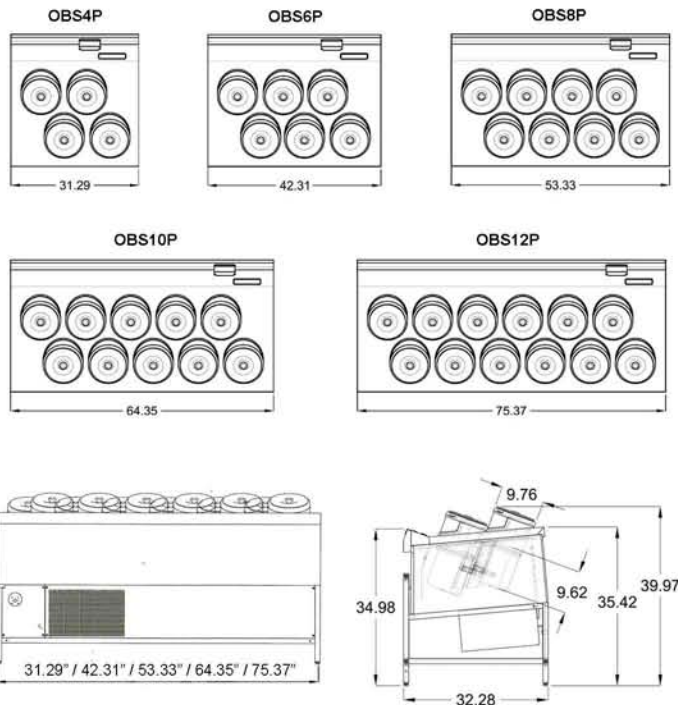

BID SPECIFICATIONS

STANDARD

- * LED WINDOW LIGHTING
- * 5° INCLINE TOP DISPLAY
- * MATCHES 24H & LA ROSSA DISPLAY LINE AND COUNTERS
- * STAINLESS STEEL WORK SURFACE
- * 8" STAINLESS STEEL CYLINDER
- * FORCED AIR COOLING SYSTEM
- * TEMPERATURE CONTROL. STANDARD ON ALL CASES
- * SELF CONTAINED
- * CHASSIS CONSTRUCTION MADE OF ANODIZED ALUMINUM
- * INSULATED WITH DENSE NON-CFC ECOLOGIC POLYURETHANE FOAM

OPTIONAL

- * REMOTE APPLICATION
- * WATER COOLED CONDENSING UNIT
- * SIDE & FRONT PANELS PAINTED IN RAL FINISH

24h La Rossa Show Box Technical Specifications

Model no.	Case Heights	Case Lengths (Option #1)	Case Depth (Option #1)	Case Lengths (Option #2)	Case Depth (Option #2)	Crated Weights (lb) without Condensing Unit	Remote Condensing Unit	Working Temp F	8" Rounds Capacity
OBS4P	39.97"	31.29"	32.28"	32.80"	36.28"	485	220/1/60	-10 to +10	4
OBS6P	39.97"	42.31"	32.28"	43.82"	36.28"	441	220/1/60	-10 to +10	6
OBS8P	39.97"	53.33"	32.28"	54.84"	36.28"	397	220/1/60	-10 to +10	8
OBS10P	39.97"	64.35"	32.28"	65.86"	36.28"	353	220/1/60	-10 to +10	10
OBS12P	39.97"	75.37"	32.28"	76.88"	36.28"	309	220/1/60	-10 to +10	12

OPTION #1

DIMENSIONS WITHOUT PANELS

OPTION #2

DIMENSIONS WITH FACTORY FINISHED PANELS

PLAN VIEWS / REAR VIEW / SIDE VIEW (SHOWN WITHOUT PANELS)

LISTINGS:

ELECTRICAL CONNECTION:

Display cases are shipped with applicable junction box for hardwired installation
Options exist for several NEMA configurations
Plug and/or receptacle configurations are at the discretion of the electrical installer